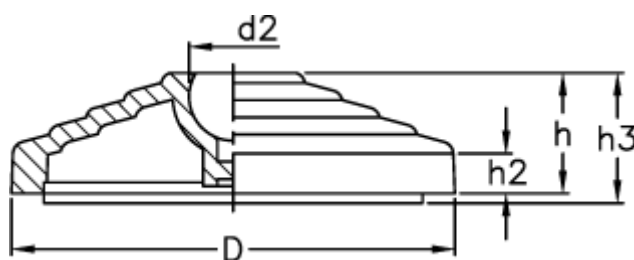

Data Sheet

Article number: 2310301742
Description: E+G With no-slip disc
LV.A-60-24-AS

Measures

D	= 60
d2	= 24
h	= 24
h2	= 9
h3	= 27
Max load (N)	= 18000